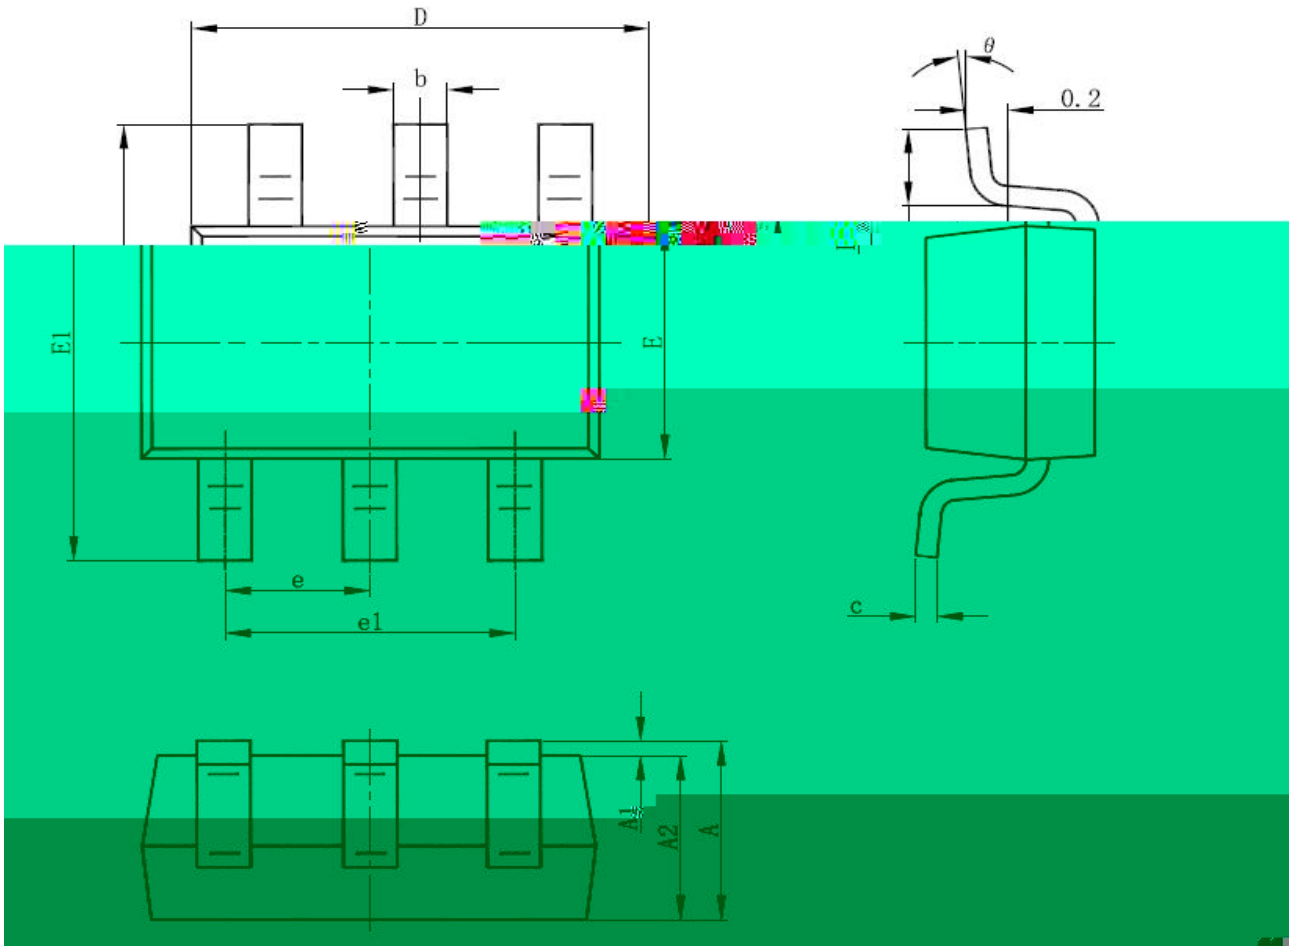

pi Sars no ang - ead" na fice k apc no - STP

()

()

()

()

SOT-23-6L PACKAGE OUTLINE DIMENSIONS

Symbol	Dimensions In Millimeters		Dimensions In Inches	
	Min	Max	Min	Max

	. ()		. ()	